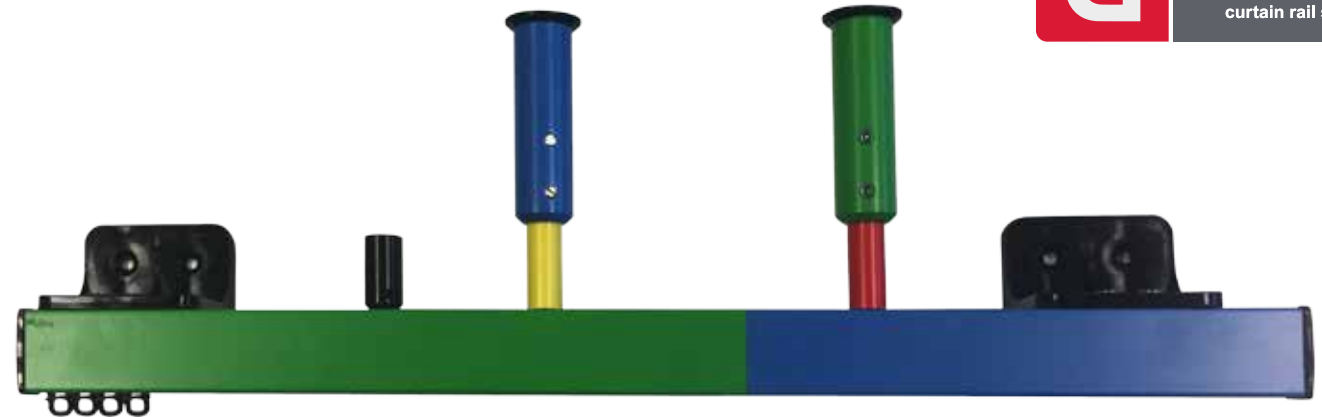

The Goelst KidsRail

Colorful care with Goelst

A hospital does not look like home, no one likes to be there. A color makes it a bit more cheerful.

That's why our privacy rails 4100 and 5100 are available in all colors of the rainbow. So that children's departments are no longer dependent on colors for adults. And everything looks a bit happier. A bit like home.

The different components of each rail system can be made in one or in different colors. The plastic parts such as end caps and gliders are delivered in black, but can be ordered in custom colors under certain conditions.

We have four standard colors:

- lobster red
- chick yellow
- peacock blue
- frog green

We can also deliver colors on request.